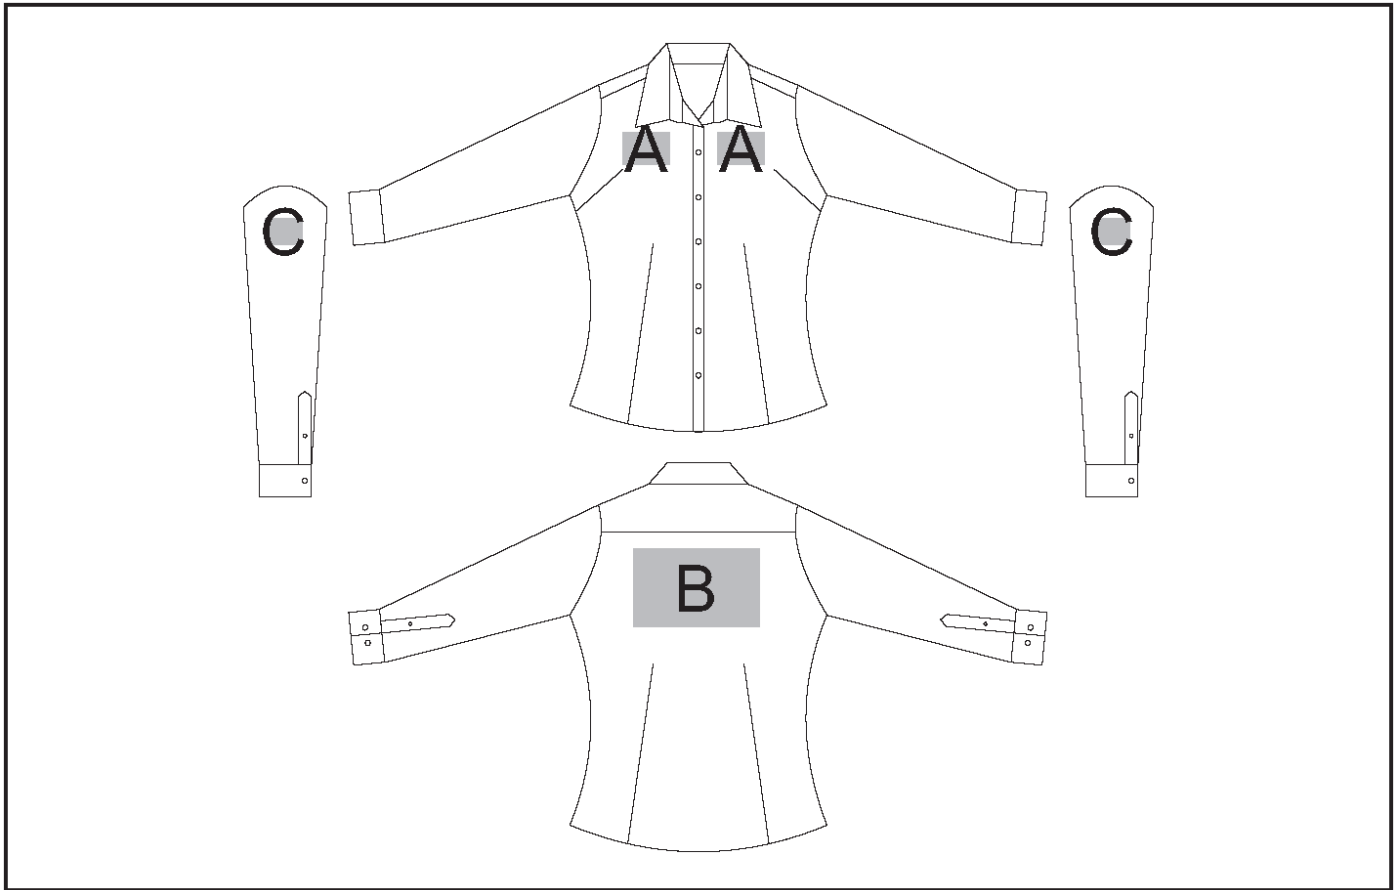

### Need to know:

- Includes 1-Position Embroidery OR 1 Position Digital Transfer (setup fee applies)
- Cannot guarantee a 100% straight branding on any clothing item with check or stripe detail
- EMB/DTC inclusive Parameters: Left/Right Chest OR Back =100mm x 100mm

## **Position A**

1. Embroidery (EM-CLOTHING)  
N/A  
Size: 90mm wide x 90mm high
2. Screen Print (SC)  
6 Colours  
Size: 50mm wide x 50mm high
3. Digital Transfer Clothing A6 (DTC-A6)  
Full Colour  
Size: 90mm wide x 90mm high
4. Silicone (STP-A)  
N/A  
Size: 30mm wide x 30mm high
5. Silicone (STP-A)  
N/A  
Size: 30mm wide x 30mm high
6. Silicone (STP-B)  
N/A  
Size: 50mm wide x 50mm high
7. Silicone (STP-C)  
N/A  
Size: 90mm wide x 40mm high

## **Position C**

1. Embroidery (EM-CLOTHING)  
1 Colour  
Size: 50mm wide x 50mm high
2. Screen Print (SC)  
6 Colours  
Size: 60mm wide x 60mm high
3. Digital Transfer Clothing A6 (DTC-A6)  
Full Colour  
Size: 50mm wide x 50mm high
4. Silicone (STP-A)  
N/A  
Size: 30mm wide x 30mm high
5. Silicone (STP-A)  
N/A  
Size: 30mm wide x 30mm high
6. Silicone (STP-B)  
N/A  
Size: 50mm wide x 50mm high

## **Position B**

1. Embroidery (EM-CLOTHING)  
N/A  
Size: 240mm wide x 150mm high
2. Screen Print (SC)  
6 Colours  
Size: 240mm wide x 150mm high
3. Digital Transfer Clothing A6 (DTC-A6)  
Full Colour  
Size: 105mm wide x 148mm high
4. Digital Transfer Clothing A5 (DTC-A5)  
Full Colour  
Size: 210mm wide x 148mm high
5. Silicone (STP-A)  
N/A  
Size: 30mm wide x 30mm high
6. Silicone (STP-A)  
N/A  
Size: 30mm wide x 30mm high
7. Silicone (STP-B)  
N/A  
Size: 50mm wide x 50mm high
8. Silicone (STP-C)  
N/A  
Size: 120mm wide x 40mm high